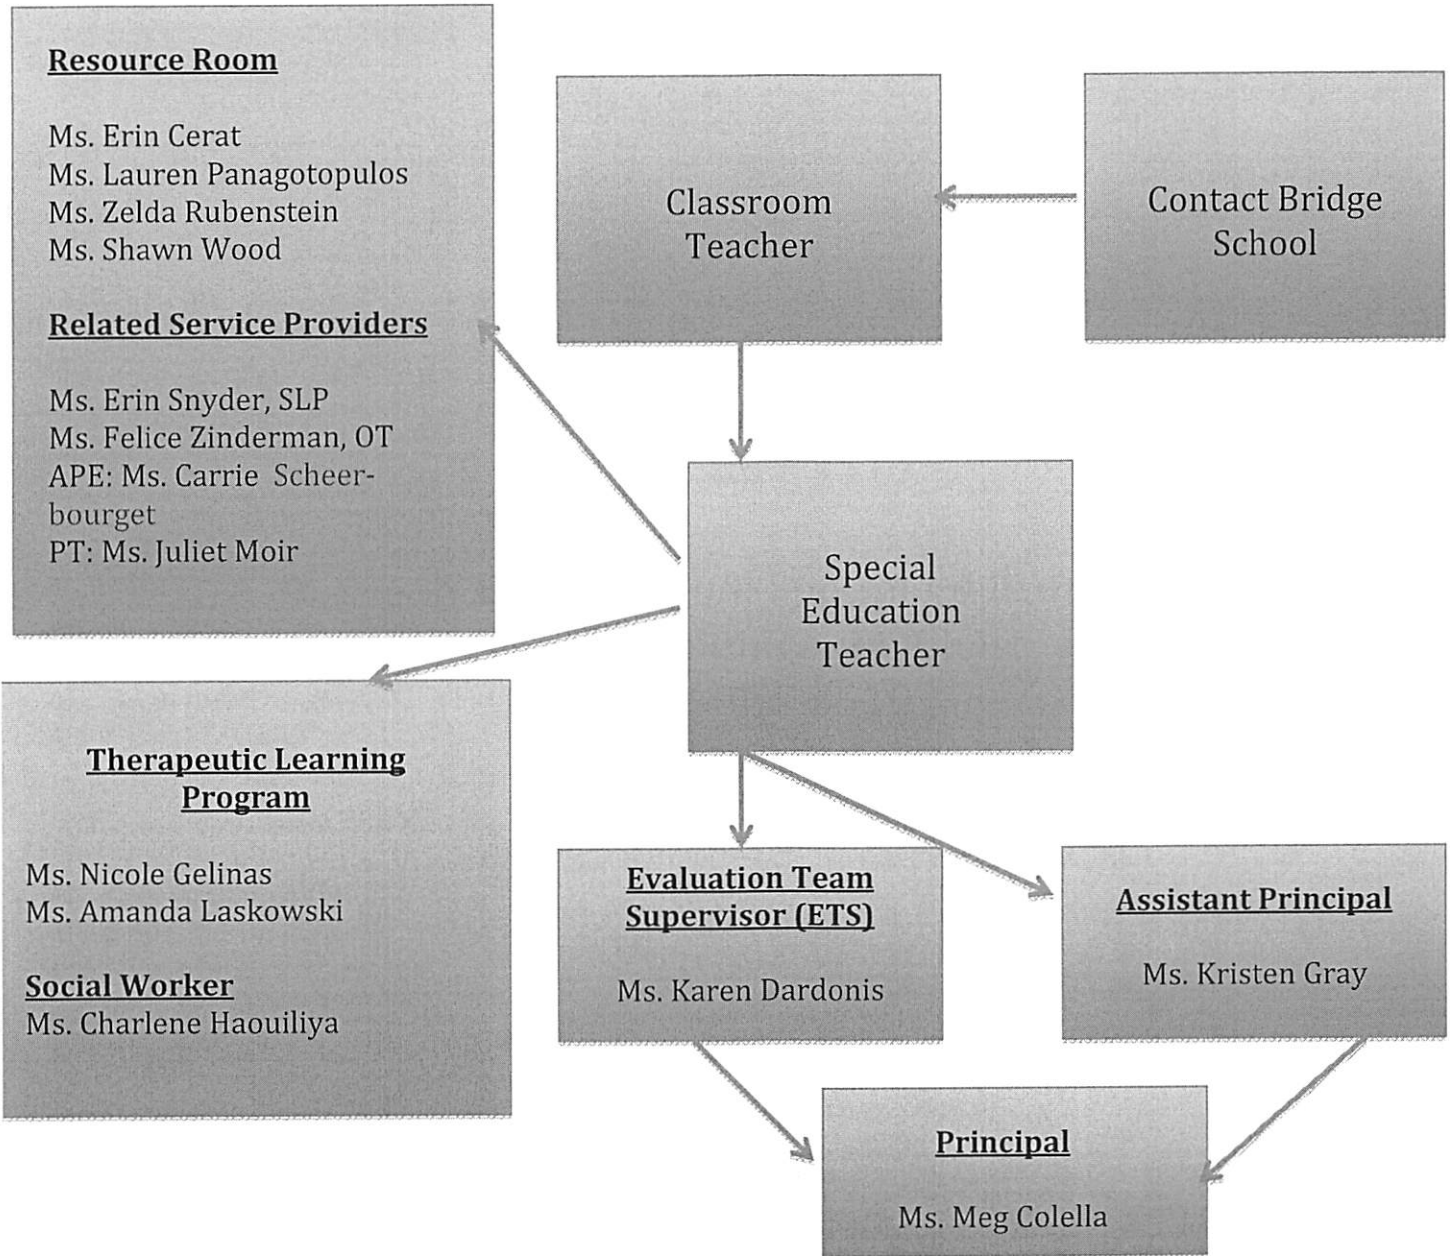

Bridge School Special Education Communication Chart 781-861-2510

Assistant Director of Special Education
Ms. Kay Slusser

Director Of Special Education
Ms. Ellen Sugita

Superintendent of Schools
Dr. Julie Hackett